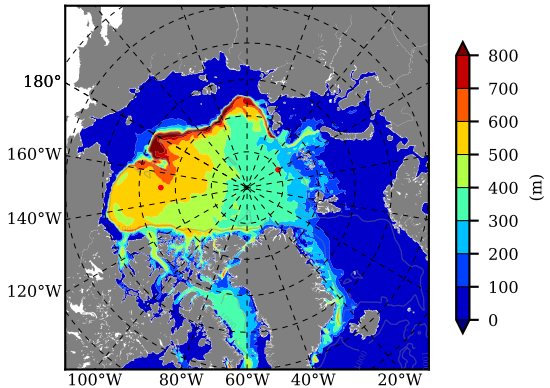

BCTTWINERA5SSRW AW Max Temp over 2007

AW Max Temp from PHC 3.0

BCTTWINERA5SSRW AW Max Temp depth

AW Max Temp depth from PHC 3.0