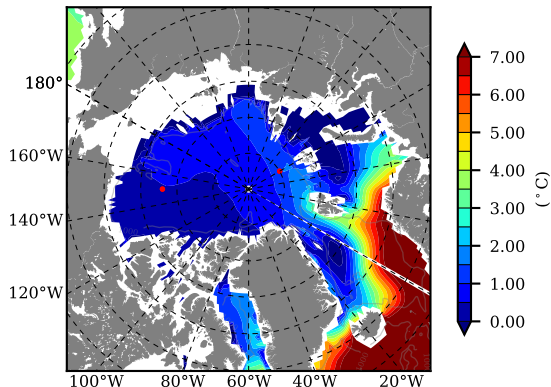

BCTTWINERA5SSRW AW Max Temp over 2007

AW Max Temp from PHC 3.0

BCTTWINERA5SSRW AW Max Temp depth

AW Max Temp depth from PHC 3.0