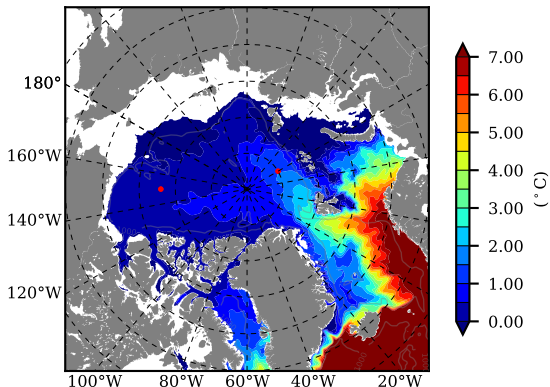

BCTTWINERA5SSRW AW Max Temp over 2007

AW Max Temp from PHC 3.0

BCTTWINERA5SSRW AW Max Temp depth

AW Max Temp depth from PHC 3.0