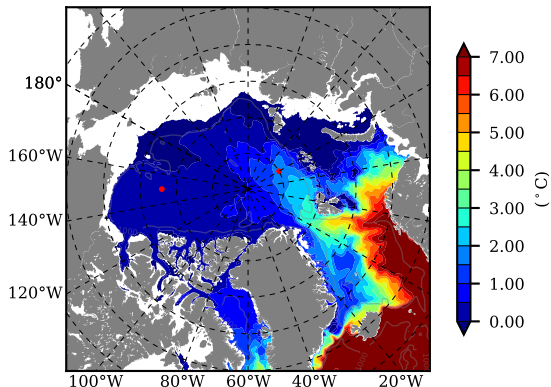

BCTTWINERA5SSRW AW Max Temp over 2009

AW Max Temp from PHC 3.0

BCTTWINERA5SSRW AW Max Temp depth

AW Max Temp depth from PHC 3.0