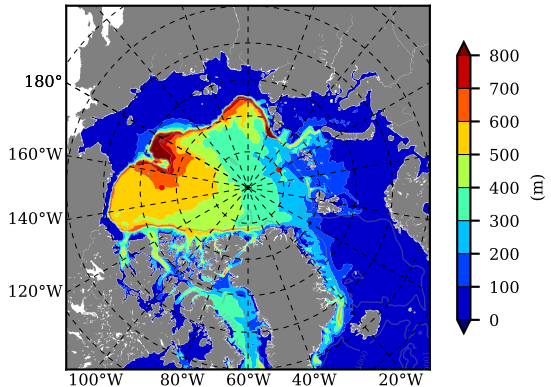

BCTTWINERA5SSRW AW Max Temp over 2009

AW Max Temp from PHC 3.0

BCTTWINERA5SSRW AW Max Temp depth

AW Max Temp depth from PHC 3.0