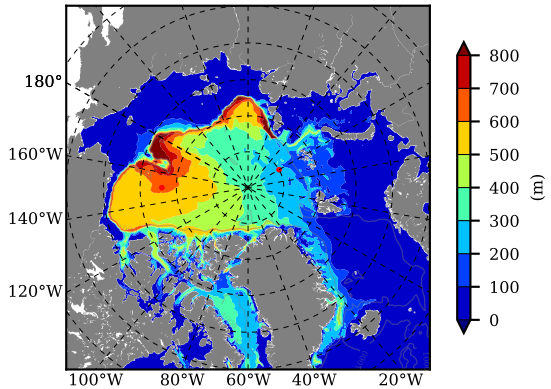

BCTTWINERA5SSRW AW Max Temp over 2010

AW Max Temp from PHC 3.0

BCTTWINERA5SSRW AW Max Temp depth

AW Max Temp depth from PHC 3.0