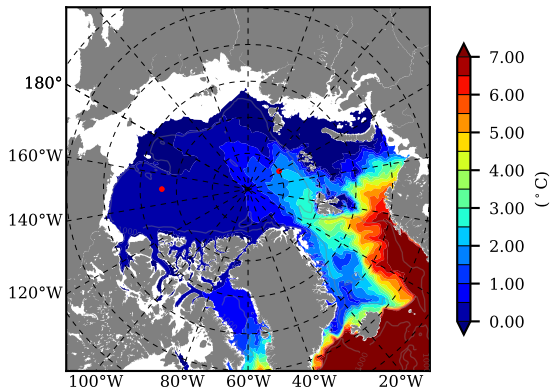

BCTTWINERA5SSRW AW Max Temp over 2010

AW Max Temp from PHC 3.0

BCTTWINERA5SSRW AW Max Temp depth

AW Max Temp depth from PHC 3.0