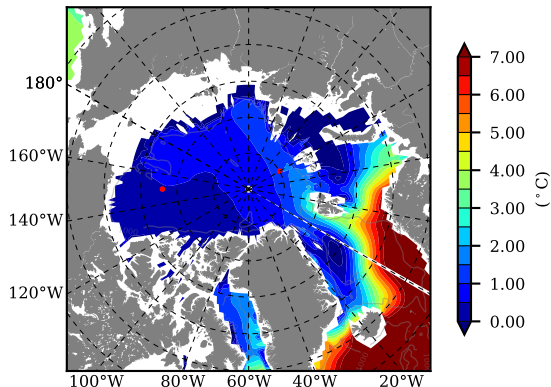

BCTTWINERA5SSRW AW Max Temp over 2011

AW Max Temp from PHC 3.0

BCTTWINERA5SSRW AW Max Temp depth

AW Max Temp depth from PHC 3.0