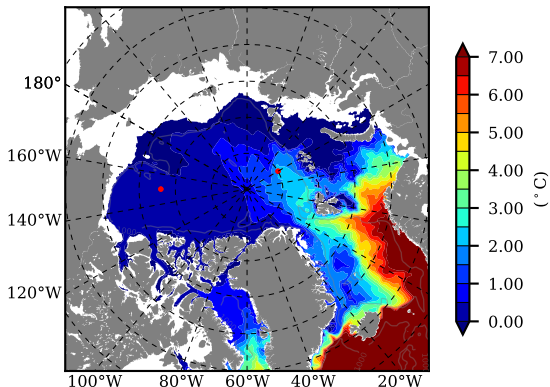

BCTTWINERA5SSRW AW Max Temp over 2011

AW Max Temp from PHC 3.0

BCTTWINERA5SSRW AW Max Temp depth

AW Max Temp depth from PHC 3.0