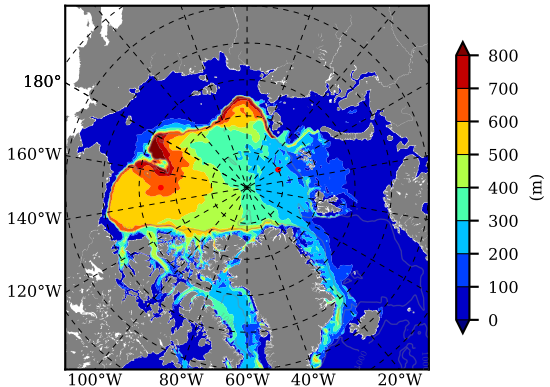

BCTTWINERA5SSRW AW Max Temp over 2011

AW Max Temp from PHC 3.0

BCTTWINERA5SSRW AW Max Temp depth

AW Max Temp depth from PHC 3.0