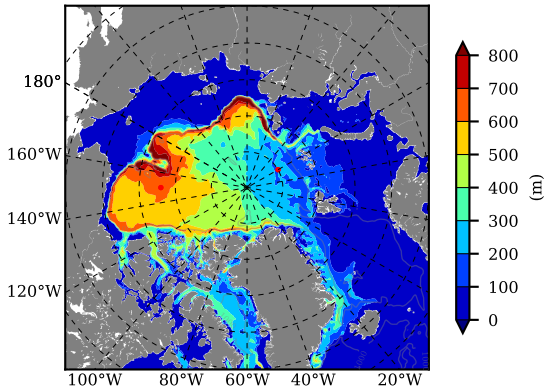

BCTTWINERA5SSRW AW Max Temp over 2012

AW Max Temp from PHC 3.0

BCTTWINERA5SSRW AW Max Temp depth

AW Max Temp depth from PHC 3.0