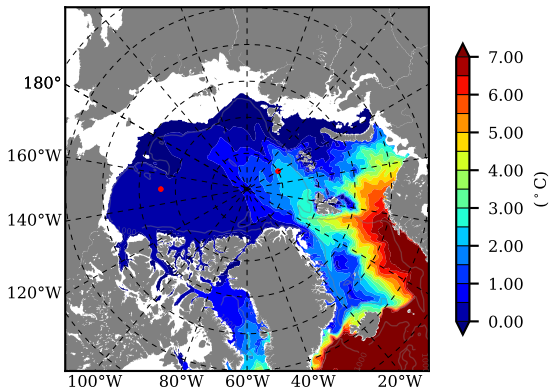

BCTTWINERA5SSRW AW Max Temp over 2012

AW Max Temp from PHC 3.0

BCTTWINERA5SSRW AW Max Temp depth

AW Max Temp depth from PHC 3.0