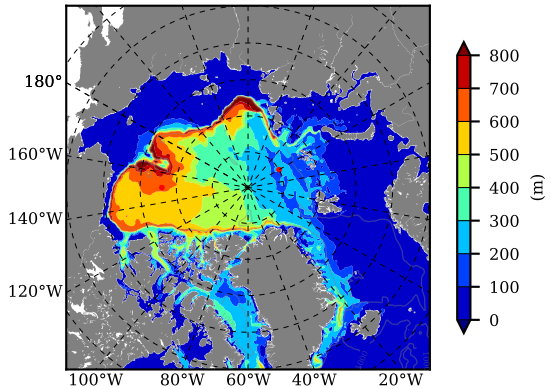

BCTTWINERA5SSRW AW Max Temp over 2013

AW Max Temp from PHC 3.0

BCTTWINERA5SSRW AW Max Temp depth

AW Max Temp depth from PHC 3.0