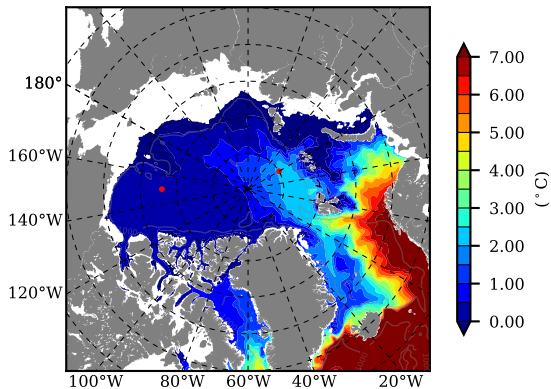

BCTTWINERA5SSRW AW Max Temp over 2013

AW Max Temp from PHC 3.0

BCTTWINERA5SSRW AW Max Temp depth

AW Max Temp depth from PHC 3.0