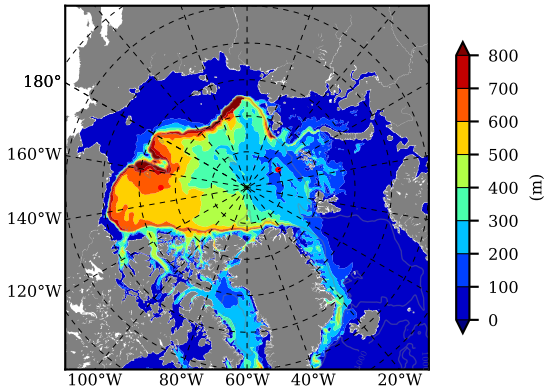

BCTTWINERA5SSRW AW Max Temp over 2014

AW Max Temp from PHC 3.0

BCTTWINERA5SSRW AW Max Temp depth

AW Max Temp depth from PHC 3.0