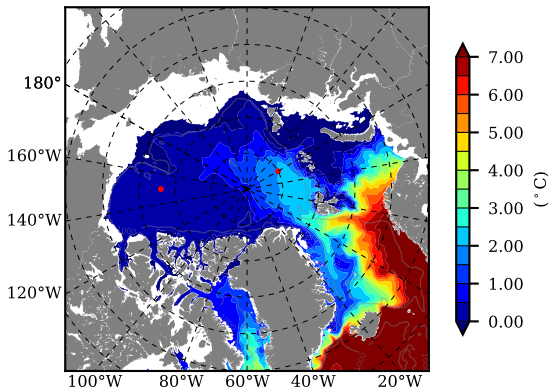

BCTTWINERA5SSRW AW Max Temp over 2014

AW Max Temp from PHC 3.0

BCTTWINERA5SSRW AW Max Temp depth

AW Max Temp depth from PHC 3.0