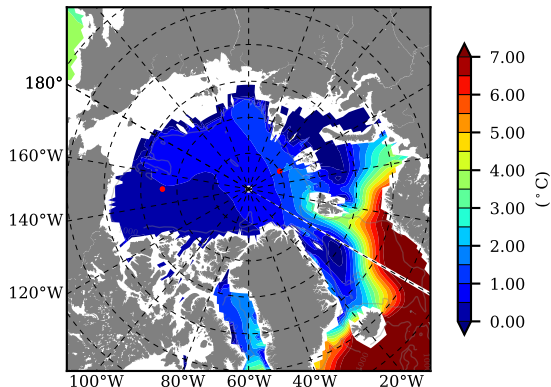

BCTTWINERA5SSRW AW Max Temp over 2014

AW Max Temp from PHC 3.0

BCTTWINERA5SSRW AW Max Temp depth

AW Max Temp depth from PHC 3.0