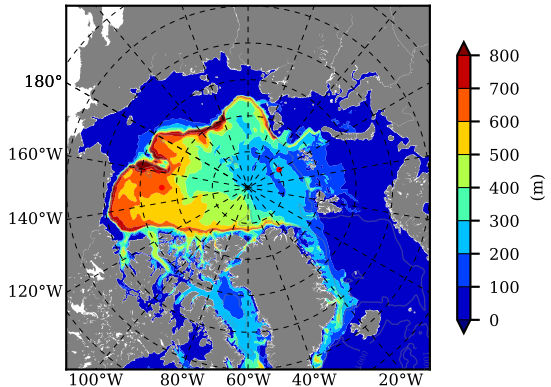

BCTTWINERA5SSRW AW Max Temp over 2015

AW Max Temp from PHC 3.0

BCTTWINERA5SSRW AW Max Temp depth

AW Max Temp depth from PHC 3.0