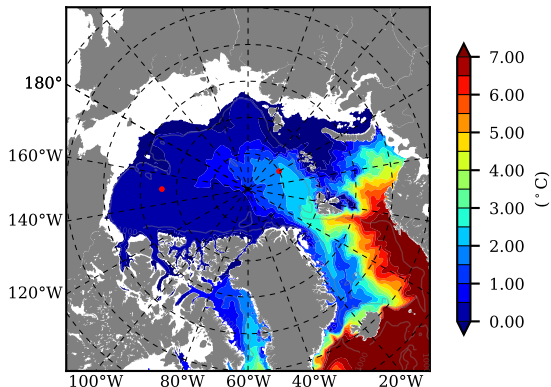

BCTTWINERA5SSRW AW Max Temp over 2015

AW Max Temp from PHC 3.0

BCTTWINERA5SSRW AW Max Temp depth

AW Max Temp depth from PHC 3.0