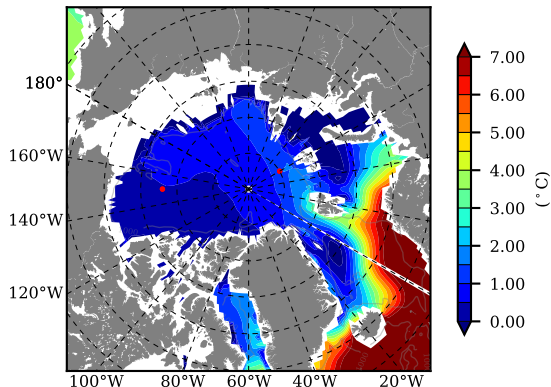

BCTTWINERA5SSRW AW Max Temp over 2016

AW Max Temp from PHC 3.0

BCTTWINERA5SSRW AW Max Temp depth

AW Max Temp depth from PHC 3.0