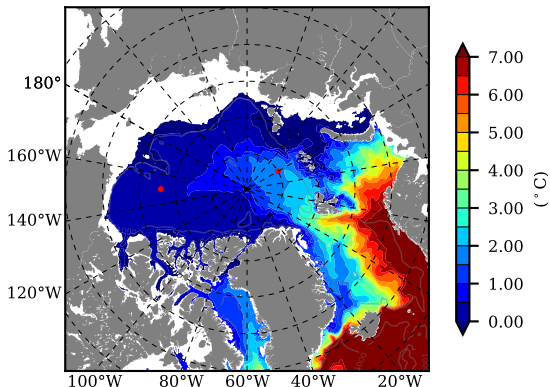

BCTTWINERA5SSRW AW Max Temp over 2016

AW Max Temp from PHC 3.0

BCTTWINERA5SSRW AW Max Temp depth

AW Max Temp depth from PHC 3.0