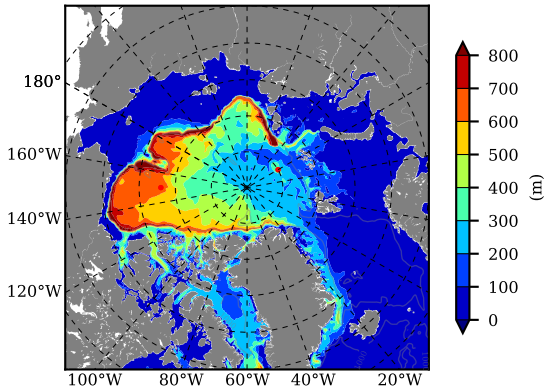

BCTTWINERA5SSRW AW Max Temp over 2016

AW Max Temp from PHC 3.0

BCTTWINERA5SSRW AW Max Temp depth

AW Max Temp depth from PHC 3.0