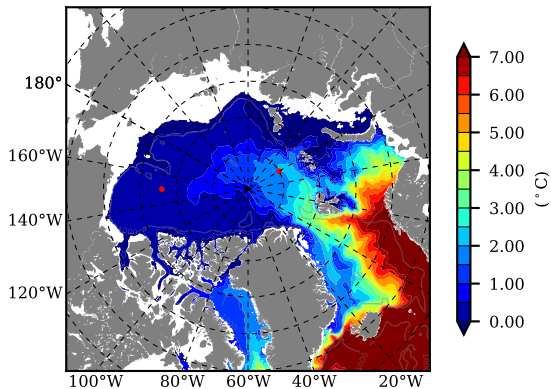

BCTTWINERA5SSRW AW Max Temp over 2017

AW Max Temp from PHC 3.0

BCTTWINERA5SSRW AW Max Temp depth

AW Max Temp depth from PHC 3.0