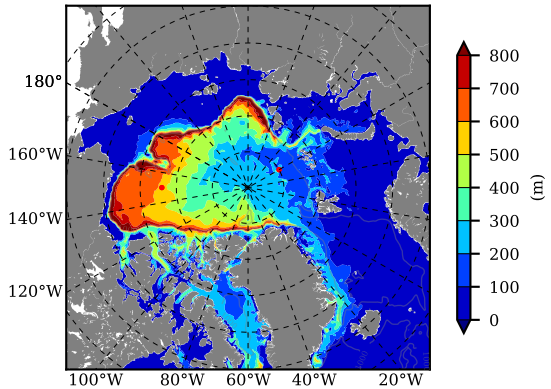

BCTTWINERA5SSRW AW Max Temp over 2017

AW Max Temp from PHC 3.0

BCTTWINERA5SSRW AW Max Temp depth

AW Max Temp depth from PHC 3.0