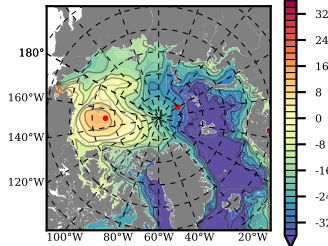

BCTTWINERA5SSRW mean FWC (m) over 1995

Mean FWC (m) from BG Obs Sys. (Proshutinsky et al. GRL2018) over year 2003-2017

Mean FWC (m) from Init State

BCTTWINERA5SSRW mean SSH anomaly

Mean DOT from Armitage et al. 2017 2003-2014