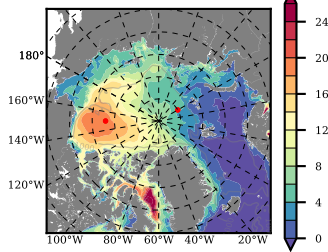

BCTTWINERA5SSRW mean FWC (m) over 1995

Mean FWC (m) from BG Obs Sys. (Proshutinsky et al. GRL2018) over year 2003-2017

Mean FWC (m) from Init State

BCTTWINERA5SSRW mean SSH anomaly

Mean DOT from Armitage et al. 2017 2003-2014