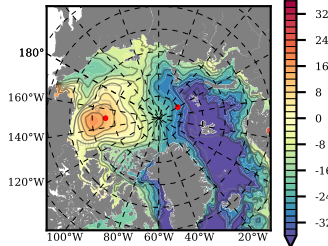

BCTTWINERA5SSRW mean FWC (m) over 1996

Mean FWC (m) from BG Obs Sys. (Proshutinsky et al. GRL2018) over year 2003-2017

Mean FWC (m) from Init State

BCTTWINERA5SSRW mean SSH anomaly

Mean DOT from Armitage et al. 2017 2003-2014