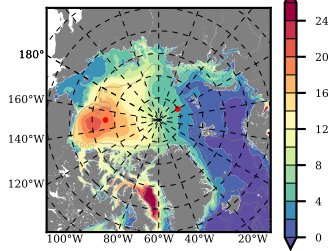

BCTTWINERA5SSRW mean FWC (m) over 1996

Mean FWC (m) from BG Obs Sys. (Proshutinsky et al. GRL2018) over year 2003-2017

Mean FWC (m) from Init State

BCTTWINERA5SSRW mean SSH anomaly

Mean DOT from Armitage et al. 2017 2003-2014