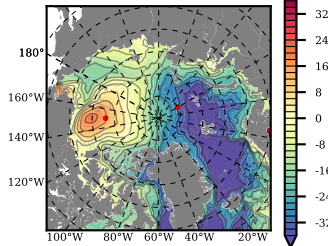

BCTTWINERA5SSRW mean FWC (m) over 1997

Mean FWC (m) from BG Obs Sys. (Proshutinsky et al. GRL2018) over year 2003-2017

Mean FWC (m) from Init State

BCTTWINERA5SSRW mean SSH anomaly

Mean DOT from Armitage et al. 2017 2003-2014