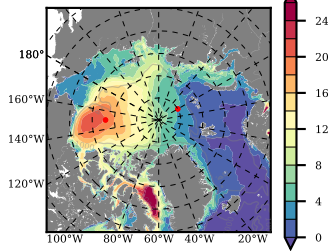

BCTTWINERA5SSRW mean FWC (m) over 1997

Mean FWC (m) from BG Obs Sys. (Proshutinsky et al. GRL2018) over year 2003-2017

Mean FWC (m) from Init State

BCTTWINERA5SSRW mean SSH anomaly

Mean DOT from Armitage et al. 2017 2003-2014