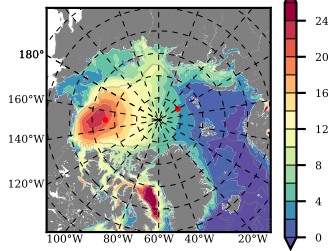

BCTTWINERA5SSRW mean FWC (m) over 1998

Mean FWC (m) from BG Obs Sys. (Proshutinsky et al. GRL2018) over year 2003-2017

Mean FWC (m) from Init State

BCTTWINERA5SSRW mean SSH anomaly

Mean DOT from Armitage et al. 2017 2003-2014