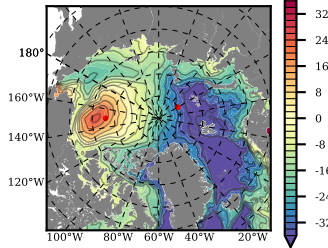

BCTTWINERA5SSRW mean FWC (m) over 1998

Mean FWC (m) from BG Obs Sys. (Proshutinsky et al. GRL2018) over year 2003-2017

Mean FWC (m) from Init State

BCTTWINERA5SSRW mean SSH anomaly

Mean DOT from Armitage et al. 2017 2003-2014