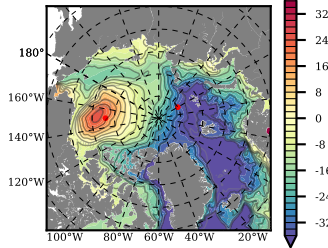

BCTTWINERA5SSRW mean FWC (m) over 1999

Mean FWC (m) from BG Obs Sys. (Proshutinsky et al. GRL2018) over year 2003-2017

Mean FWC (m) from Init State

BCTTWINERA5SSRW mean SSH anomaly

Mean DOT from Armitage et al. 2017 2003-2014