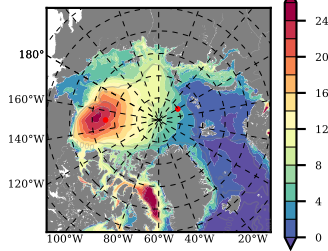

BCTTWINERA5SSRW mean FWC (m) over 1999

Mean FWC (m) from BG Obs Sys. (Proshutinsky et al. GRL2018) over year 2003-2017

Mean FWC (m) from Init State

BCTTWINERA5SSRW mean SSH anomaly

Mean DOT from Armitage et al. 2017 2003-2014