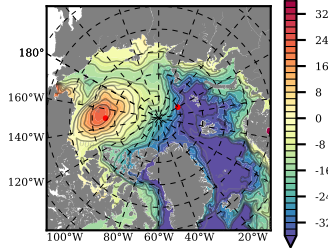

BCTTWINERA5SSRW mean FWC (m) over 2000

Mean FWC (m) from BG Obs Sys. (Proshutinsky et al. GRL2018) over year 2003-2017

Mean FWC (m) from Init State

BCTTWINERA5SSRW mean SSH anomaly

Mean DOT from Armitage et al. 2017 2003-2014