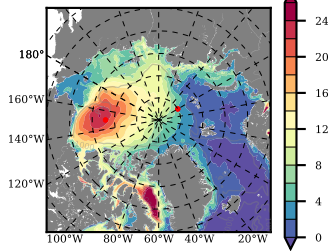

BCTTWINERA5SSRW mean FWC (m) over 2000

Mean FWC (m) from BG Obs Sys. (Proshutinsky et al. GRL2018) over year 2003-2017

Mean FWC (m) from Init State

BCTTWINERA5SSRW mean SSH anomaly

Mean DOT from Armitage et al. 2017 2003-2014