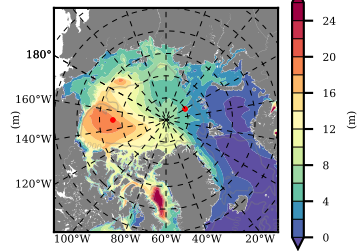

BCTTWINERA5SSRW mean FWC (m) over 2001

Mean FWC (m) from BG Obs Sys. (Proshutinsky et al. GRL2018) over year 2003-2017

Mean FWC (m) from Init State

BCTTWINERA5SSRW mean SSH anomaly

Mean DOT from Armitage et al. 2017 2003-2014