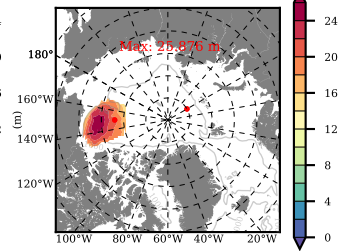

BCTTWINERA5SSRW mean FWC (m) over 2001

Mean FWC (m) from BG Obs Sys. (Proshutinsky et al. GRL2018) over year 2003-2017

Mean FWC (m) from Init State

BCTTWINERA5SSRW mean SSH anomaly

Mean DOT from Armitage et al. 2017 2003-2014