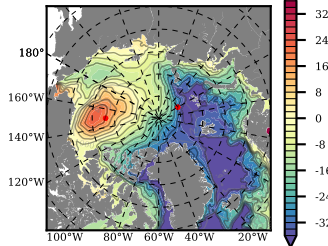

BCTTWINERA5SSRW mean FWC (m) over 2001

Mean FWC (m) from BG Obs Sys. (Proshutinsky et al. GRL2018) over year 2003-2017

Mean FWC (m) from Init State

BCTTWINERA5SSRW mean SSH anomaly

Mean DOT from Armitage et al. 2017 2003-2014