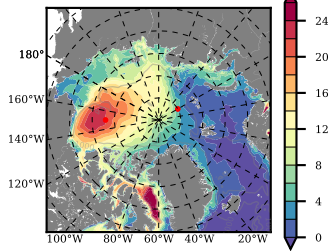

BCTTWINERA5SSRW mean FWC (m) over 2001

Mean FWC (m) from BG Obs Sys. (Proshutinsky et al. GRL2018) over year 2003-2017

Mean FWC (m) from Init State

BCTTWINERA5SSRW mean SSH anomaly

Mean DOT from Armitage et al. 2017 2003-2014