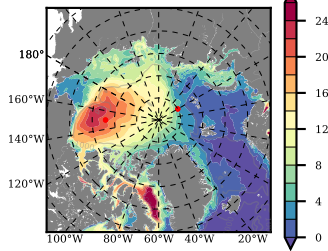

BCTTWINERA5SSRW mean FWC (m) over 2002

Mean FWC (m) from BG Obs Sys. (Proshutinsky et al. GRL2018) over year 2003-2017

Mean FWC (m) from Init State

BCTTWINERA5SSRW mean SSH anomaly

Mean DOT from Armitage et al. 2017 2003-2014