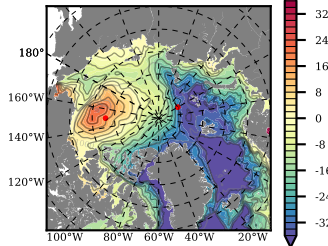

BCTTWINERA5SSRW mean FWC (m) over 2002

Mean FWC (m) from BG Obs Sys. (Proshutinsky et al. GRL2018) over year 2003-2017

Mean FWC (m) from Init State

BCTTWINERA5SSRW mean SSH anomaly

Mean DOT from Armitage et al. 2017 2003-2014