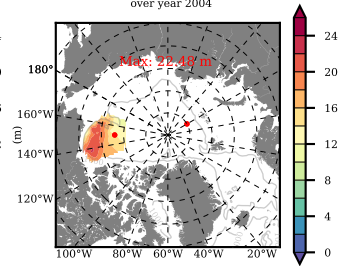

BCTTWINERA5SSRW mean FWC (m) over 2004

Mean FWC (m) from BG Obs Sys. (Proshutinsky et al. GRL2018) over year 2004

Mean FWC (m) from Init State

BCTTWINERA5SSRW mean SSH anomaly

Mean DOT from Armitage et al. 2017 2004