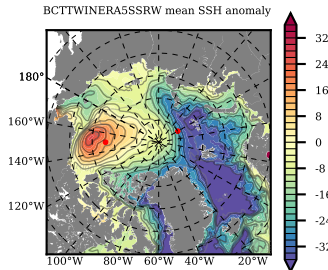

BCTTWINERA5SSRW mean FWC (m) over 2004

Mean FWC (m) from BG Obs Sys. (Proshutinsky et al. GRL2018) over year 2004

Mean FWC (m) from Init State

BCTTWINERA5SSRW mean SSH anomaly

Mean DOT from Armitage et al. 2017 2004