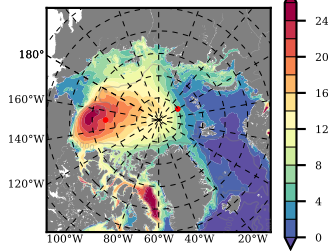

BCTTWINERA5SSRW mean FWC (m) over 2004

Mean FWC (m) from BG Obs Sys. (Proshutinsky et al. GRL2018) over year 2004

Mean FWC (m) from Init State

BCTTWINERA5SSRW mean SSH anomaly

Mean DOT from Armitage et al. 2017 2004