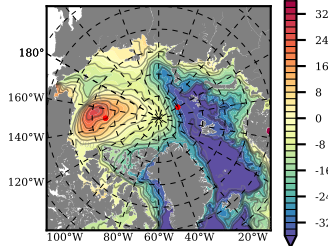

BCTTWINERA5SSRW mean FWC (m) over 2005

Mean FWC (m) from BG Obs Sys. (Proshutinsky et al. GRL2018) over year 2005

Mean FWC (m) from Init State

BCTTWINERA5SSRW mean SSH anomaly

Mean DOT from Armitage et al. 2017 2005