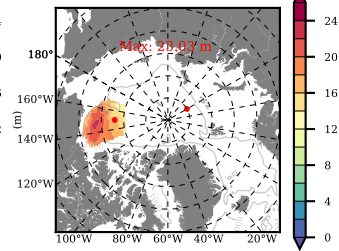

BCTTWINERA5SSRW mean FWC (m) over 2005

Mean FWC (m) from BG Obs Sys. (Proshutinsky et al. GRL2018) over year 2005

Mean FWC (m) from Init State

BCTTWINERA5SSRW mean SSH anomaly

Mean DOT from Armitage et al. 2017 2005