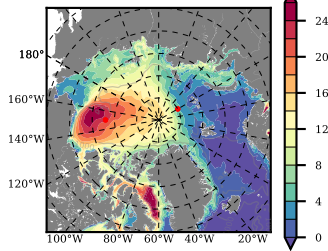

BCTTWINERA5SSRW mean FWC (m) over 2005

Mean FWC (m) from BG Obs Sys. (Proshutinsky et al. GRL2018) over year 2005

Mean FWC (m) from Init State

BCTTWINERA5SSRW mean SSH anomaly

Mean DOT from Armitage et al. 2017 2005