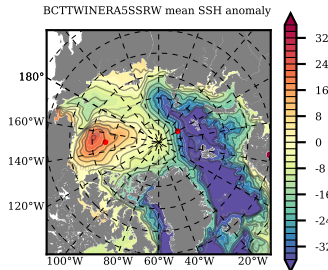

BCTTWINERA5SSRW mean FWC (m) over 2006

Mean FWC (m) from BG Obs Sys. (Proshutinsky et al. GRL2018) over year 2006

Mean FWC (m) from Init State

BCTTWINERA5SSRW mean SSH anomaly

Mean DOT from Armitage et al. 2017 2006