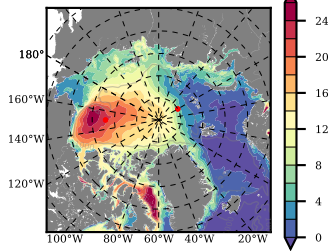

BCTTWINERA5SSRW mean FWC (m) over 2006

Mean FWC (m) from BG Obs Sys. (Proshutinsky et al. GRL2018) over year 2006

Mean FWC (m) from Init State

BCTTWINERA5SSRW mean SSH anomaly

Mean DOT from Armitage et al. 2017 2006