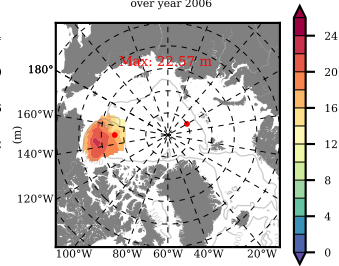

BCTTWINERA5SSRW mean FWC (m) over 2006

Mean FWC (m) from BG Obs Sys. (Proshutinsky et al. GRL2018) over year 2006

Mean FWC (m) from Init State

BCTTWINERA5SSRW mean SSH anomaly

Mean DOT from Armitage et al. 2017 2006