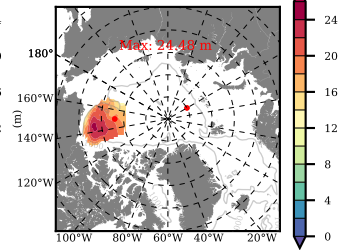

BCTTWINERA5SSRW mean FWC (m) over 2007

Mean FWC (m) from BG Obs Sys. (Proshutinsky et al. GRL2018) over year 2007

Mean FWC (m) from Init State

BCTTWINERA5SSRW mean SSH anomaly

Mean DOT from Armitage et al. 2017 2007