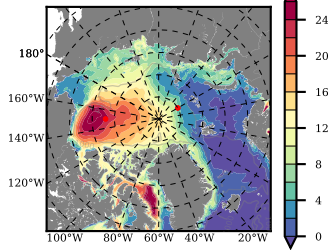

BCTTWINERA5SSRW mean FWC (m) over 2007

Mean FWC (m) from BG Obs Sys. (Proshutinsky et al. GRL2018) over year 2007

Mean FWC (m) from Init State

BCTTWINERA5SSRW mean SSH anomaly

Mean DOT from Armitage et al. 2017 2007