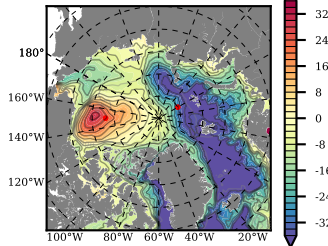

BCTTWINERA5SSRW mean FWC (m) over 2007

Mean FWC (m) from BG Obs Sys. (Proshutinsky et al. GRL2018) over year 2007

Mean FWC (m) from Init State

BCTTWINERA5SSRW mean SSH anomaly

Mean DOT from Armitage et al. 2017 2007