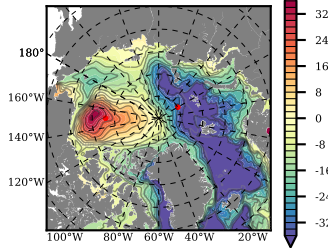

BCTTWINERA5SSRW mean FWC (m) over 2008

Mean FWC (m) from BG Obs Sys. (Proshutinsky et al. GRL2018) over year 2008

Mean FWC (m) from Init State

BCTTWINERA5SSRW mean SSH anomaly

Mean DOT from Armitage et al. 2017 2008