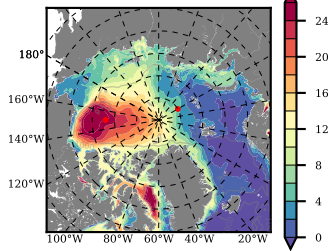

BCTTWINERA5SSRW mean FWC (m) over 2008

Mean FWC (m) from BG Obs Sys. (Proshutinsky et al. GRL2018) over year 2008

Mean FWC (m) from Init State

BCTTWINERA5SSRW mean SSH anomaly

Mean DOT from Armitage et al. 2017 2008