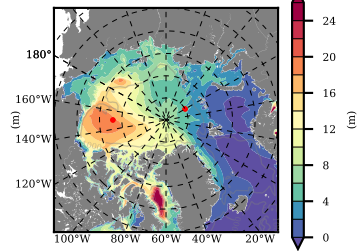

BCTTWINERA5SSRW mean FWC (m) over 2008

Mean FWC (m) from BG Obs Sys. (Proshutinsky et al. GRL2018) over year 2008

Mean FWC (m) from Init State

BCTTWINERA5SSRW mean SSH anomaly

Mean DOT from Armitage et al. 2017 2008