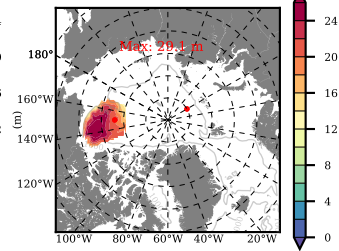

BCTTWINERA5SSRW mean FWC (m) over 2008

Mean FWC (m) from BG Obs Sys. (Proshutinsky et al. GRL2018) over year 2008

Mean FWC (m) from Init State

BCTTWINERA5SSRW mean SSH anomaly

Mean DOT from Armitage et al. 2017 2008