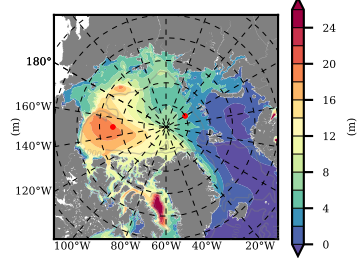

BCTTWINERA5SSRW mean FWC (m) over 2009

Mean FWC (m) from BG Obs Sys. (Proshutinsky et al. GRL2018) over year 2009

Mean FWC (m) from Init State

BCTTWINERA5SSRW mean SSH anomaly

Mean DOT from Armitage et al. 2017 2009