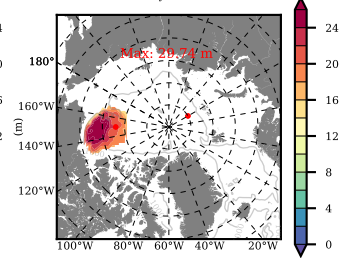

BCTTWINERA5SSRW mean FWC (m) over 2009

Mean FWC (m) from BG Obs Sys. (Proshutinsky et al. GRL2018) over year 2009

Mean FWC (m) from Init State

BCTTWINERA5SSRW mean SSH anomaly

Mean DOT from Armitage et al. 2017 2009