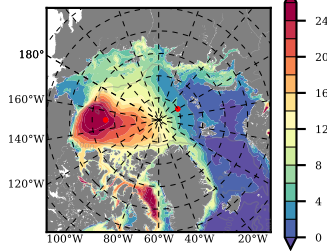

BCTTWINERA5SSRW mean FWC (m) over 2009

Mean FWC (m) from BG Obs Sys. (Proshutinsky et al. GRL2018) over year 2009

Mean FWC (m) from Init State

BCTTWINERA5SSRW mean SSH anomaly

Mean DOT from Armitage et al. 2017 2009