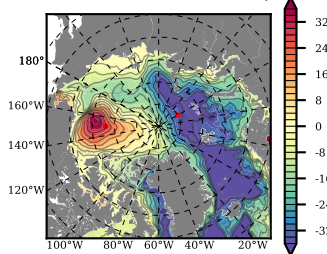

BCTTWINERA5SSRW mean FWC (m) over 2009

Mean FWC (m) from BG Obs Sys. (Proshutinsky et al. GRL2018) over year 2009

Mean FWC (m) from Init State

BCTTWINERA5SSRW mean SSH anomaly

Mean DOT from Armitage et al. 2017 2009