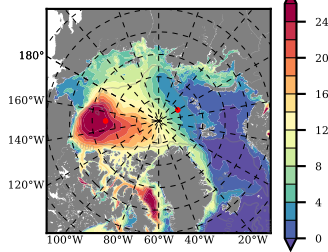

BCTTWINERA5SSRW mean FWC (m) over 2010

Mean FWC (m) from BG Obs Sys. (Proshutinsky et al. GRL2018) over year 2010

Mean FWC (m) from Init State

BCTTWINERA5SSRW mean SSH anomaly

Mean DOT from Armitage et al. 2017 2010