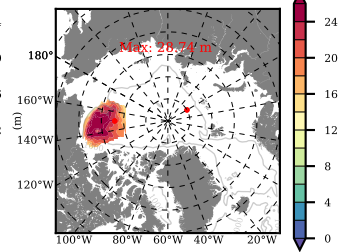

BCTTWINERA5SSRW mean FWC (m) over 2010

Mean FWC (m) from BG Obs Sys. (Proshutinsky et al. GRL2018) over year 2010

Mean FWC (m) from Init State

BCTTWINERA5SSRW mean SSH anomaly

Mean DOT from Armitage et al. 2017 2010