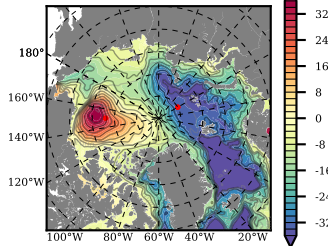

BCTTWINERA5SSRW mean FWC (m) over 2010

Mean FWC (m) from BG Obs Sys. (Proshutinsky et al. GRL2018) over year 2010

Mean FWC (m) from Init State

BCTTWINERA5SSRW mean SSH anomaly

Mean DOT from Armitage et al. 2017 2010