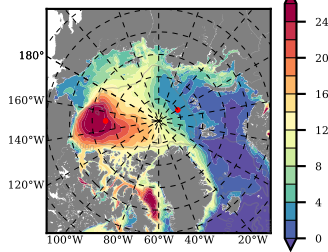

BCTTWINERA5SSRW mean FWC (m) over 2011

Mean FWC (m) from BG Obs Sys. (Proshutinsky et al. GRL2018) over year 2011

Mean FWC (m) from Init State

BCTTWINERA5SSRW mean SSH anomaly

Mean DOT from Armitage et al. 2017 2011