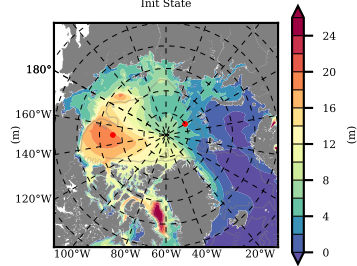

BCTTWINERA5SSRW mean FWC (m) over 2011

Mean FWC (m) from BG Obs Sys. (Proshutinsky et al. GRL2018) over year 2011

Mean FWC (m) from Init State

BCTTWINERA5SSRW mean SSH anomaly

Mean DOT from Armitage et al. 2017 2011