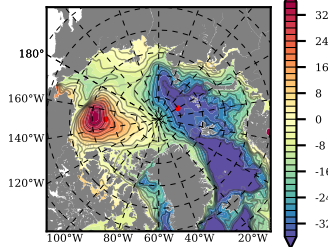

BCTTWINERA5SSRW mean FWC (m) over 2011

Mean FWC (m) from BG Obs Sys. (Proshutinsky et al. GRL2018) over year 2011

Mean FWC (m) from Init State

BCTTWINERA5SSRW mean SSH anomaly

Mean DOT from Armitage et al. 2017 2011