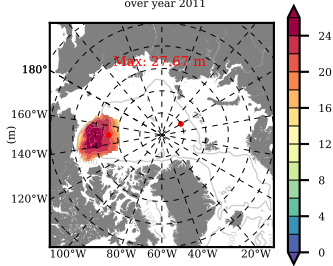

BCTTWINERA5SSRW mean FWC (m) over 2011

Mean FWC (m) from BG Obs Sys. (Proshutinsky et al. GRL2018) over year 2011

Mean FWC (m) from Init State

BCTTWINERA5SSRW mean SSH anomaly

Mean DOT from Armitage et al. 2017 2011