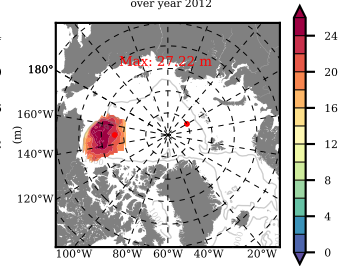

BCTTWINERA5SSRW mean FWC (m) over 2012

Mean FWC (m) from BG Obs Sys. (Proshutinsky et al. GRL2018) over year 2012

Mean FWC (m) from Init State

BCTTWINERA5SSRW mean SSH anomaly

Mean DOT from Armitage et al. 2017 2012