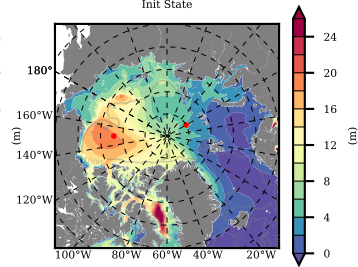

BCTTWINERA5SSRW mean FWC (m) over 2012

Mean FWC (m) from BG Obs Sys. (Proshutinsky et al. GRL2018) over year 2012

Mean FWC (m) from Init State

BCTTWINERA5SSRW mean SSH anomaly

Mean DOT from Armitage et al. 2017 2012