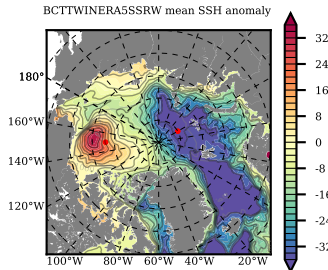

BCTTWINERA5SSRW mean FWC (m) over 2012

Mean FWC (m) from BG Obs Sys. (Proshutinsky et al. GRL2018) over year 2012

Mean FWC (m) from Init State

BCTTWINERA5SSRW mean SSH anomaly

Mean DOT from Armitage et al. 2017 2012