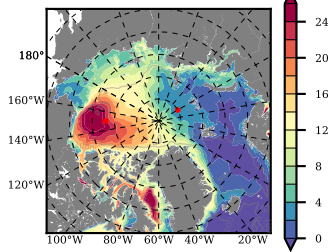

BCTTWINERA5SSRW mean FWC (m) over 2012

Mean FWC (m) from BG Obs Sys. (Proshutinsky et al. GRL2018) over year 2012

Mean FWC (m) from Init State

BCTTWINERA5SSRW mean SSH anomaly

Mean DOT from Armitage et al. 2017 2012