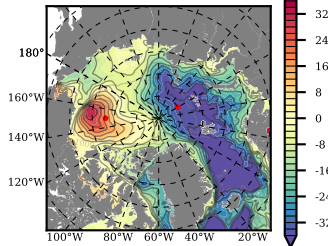

BCTTWINERA5SSRW mean FWC (m) over 2013

Mean FWC (m) from BG Obs Sys. (Proshutinsky et al. GRL2018) over year 2013

Mean FWC (m) from Init State

BCTTWINERA5SSRW mean SSH anomaly

Mean DOT from Armitage et al. 2017 2013