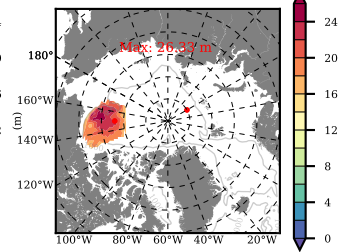

BCTTWINERA5SSRW mean FWC (m) over 2013

Mean FWC (m) from BG Obs Sys. (Proshutinsky et al. GRL2018) over year 2013

Mean FWC (m) from Init State

BCTTWINERA5SSRW mean SSH anomaly

Mean DOT from Armitage et al. 2017 2013