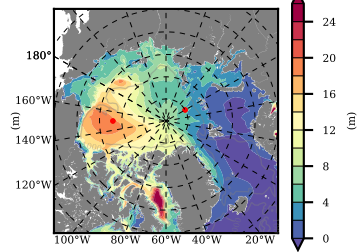

BCTTWINERA5SSRW mean FWC (m) over 2013

Mean FWC (m) from BG Obs Sys. (Proshutinsky et al. GRL2018) over year 2013

Mean FWC (m) from Init State

BCTTWINERA5SSRW mean SSH anomaly

Mean DOT from Armitage et al. 2017 2013