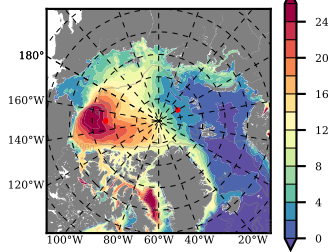

BCTTWINERA5SSRW mean FWC (m) over 2013

Mean FWC (m) from BG Obs Sys. (Proshutinsky et al. GRL2018) over year 2013

Mean FWC (m) from Init State

BCTTWINERA5SSRW mean SSH anomaly

Mean DOT from Armitage et al. 2017 2013