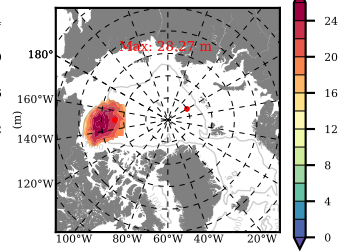

BCTTWINERA5SSRW mean FWC (m) over 2014

Mean FWC (m) from BG Obs Sys. (Proshutinsky et al. GRL2018) over year 2014

Mean FWC (m) from Init State

BCTTWINERA5SSRW mean SSH anomaly

Mean DOT from Armitage et al. 2017 2014