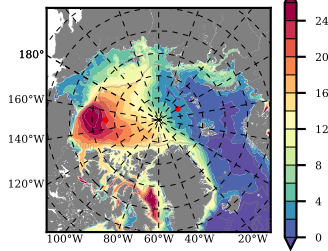

BCTTWINERA5SSRW mean FWC (m) over 2014

Mean FWC (m) from BG Obs Sys. (Proshutinsky et al. GRL2018) over year 2014

Mean FWC (m) from Init State

BCTTWINERA5SSRW mean SSH anomaly

Mean DOT from Armitage et al. 2017 2014