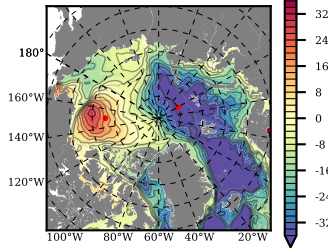

BCTTWINERA5SSRW mean FWC (m) over 2014

Mean FWC (m) from BG Obs Sys. (Proshutinsky et al. GRL2018) over year 2014

Mean FWC (m) from Init State

BCTTWINERA5SSRW mean SSH anomaly

Mean DOT from Armitage et al. 2017 2014