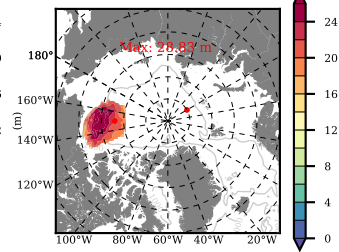

BCTTWINERA5SSRW mean FWC (m) over 2015

Mean FWC (m) from BG Obs Sys. (Proshutinsky et al. GRL2018) over year 2015

Mean FWC (m) from Init State

BCTTWINERA5SSRW mean SSH anomaly

Mean DOT from Armitage et al. 2017 2003-2014