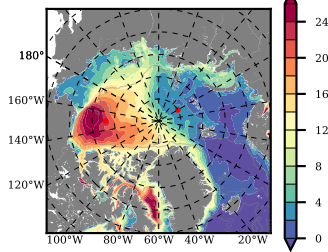

BCTTWINERA5SSRW mean FWC (m) over 2015

Mean FWC (m) from BG Obs Sys. (Proshutinsky et al. GRL2018) over year 2015

Mean FWC (m) from Init State

BCTTWINERA5SSRW mean SSH anomaly

Mean DOT from Armitage et al. 2017 2003-2014