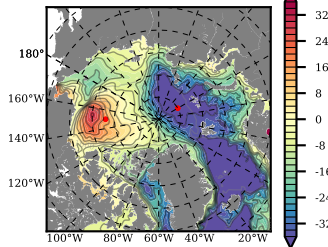

BCTTWINERA5SSRW mean FWC (m) over 2015

Mean FWC (m) from BG Obs Sys. (Proshutinsky et al. GRL2018) over year 2015

Mean FWC (m) from Init State

BCTTWINERA5SSRW mean SSH anomaly

Mean DOT from Armitage et al. 2017 2003-2014