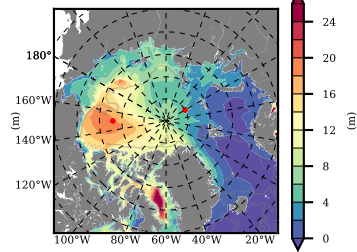

BCTTWINERA5SSRW mean FWC (m) over 2015

Mean FWC (m) from BG Obs Sys. (Proshutinsky et al. GRL2018) over year 2015

Mean FWC (m) from Init State

BCTTWINERA5SSRW mean SSH anomaly

Mean DOT from Armitage et al. 2017 2003-2014