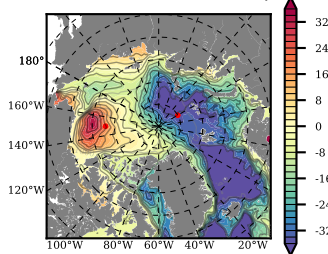

BCTTWINERA5SSRW mean FWC (m) over 2016

Mean FWC (m) from BG Obs Sys. (Proshutinsky et al. GRL2018) over year 2016

Mean FWC (m) from Init State

BCTTWINERA5SSRW mean SSH anomaly

Mean DOT from Armitage et al. 2017 2003-2014