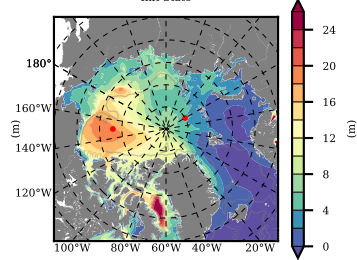

BCTTWINERA5SSRW mean FWC (m) over 2016

Mean FWC (m) from BG Obs Sys. (Proshutinsky et al. GRL2018) over year 2016

Mean FWC (m) from Init State

BCTTWINERA5SSRW mean SSH anomaly

Mean DOT from Armitage et al. 2017 2003-2014