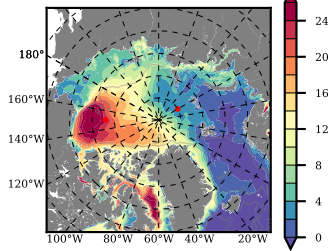

BCTTWINERA5SSRW mean FWC (m) over 2016

Mean FWC (m) from BG Obs Sys. (Proshutinsky et al. GRL2018) over year 2016

Mean FWC (m) from Init State

BCTTWINERA5SSRW mean SSH anomaly

Mean DOT from Armitage et al. 2017 2003-2014