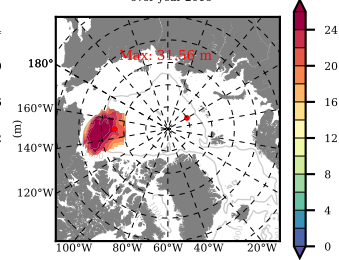

BCTTWINERA5SSRW mean FWC (m) over 2016

Mean FWC (m) from BG Obs Sys. (Proshutinsky et al. GRL2018) over year 2016

Mean FWC (m) from Init State

BCTTWINERA5SSRW mean SSH anomaly

Mean DOT from Armitage et al. 2017 2003-2014