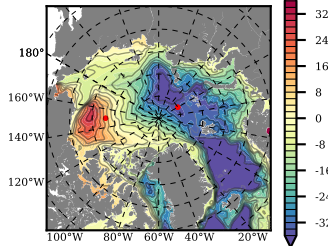

BCTTWINERA5SSRW mean FWC (m) over 2017

Mean FWC (m) from BG Obs Sys. (Proshutinsky et al. GRL2018) over year 2017

Mean FWC (m) from Init State

BCTTWINERA5SSRW mean SSH anomaly

Mean DOT from Armitage et al. 2017 2003-2014