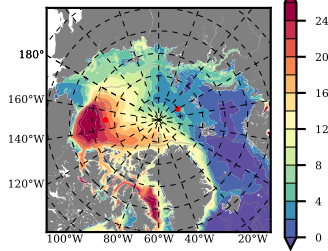

BCTTWINERA5SSRW mean FWC (m) over 2017

Mean FWC (m) from BG Obs Sys. (Proshutinsky et al. GRL2018) over year 2017

Mean FWC (m) from Init State

BCTTWINERA5SSRW mean SSH anomaly

Mean DOT from Armitage et al. 2017 2003-2014