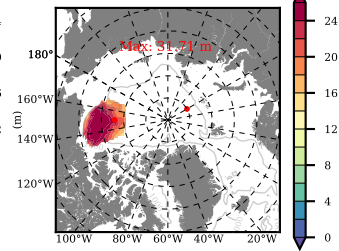

BCTTWINERA5SSRW mean FWC (m) over 2017

Mean FWC (m) from BG Obs Sys. (Proshutinsky et al. GRL2018) over year 2017

Mean FWC (m) from Init State

BCTTWINERA5SSRW mean SSH anomaly

Mean DOT from Armitage et al. 2017 2003-2014