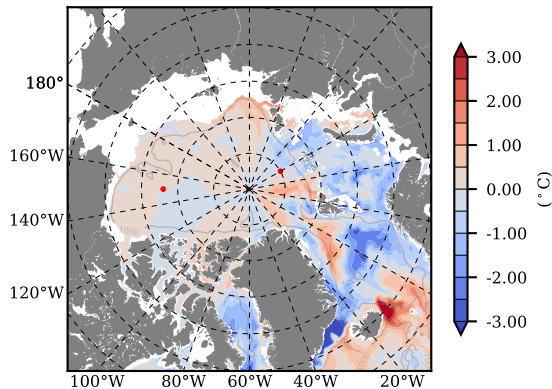

BCTTWINERA5SSRW mean Temp diff with init. state over 1996  
@ depth 0 m

BCTTWINERA5SSRW mean Temp diff with init. state over 1996  
@ depth 97 m

BCTTWINERA5SSRW mean Sal diff with init. state over 1996  
@ depth 0 m

BCTTWINERA5SSRW mean Sal diff with init. state over 1996  
@ depth 97 m