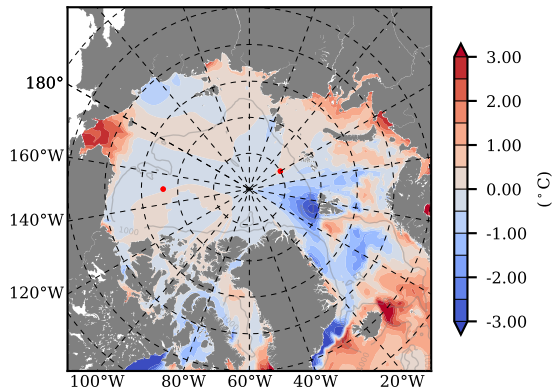

BCTTWINERA5SSRW mean Temp diff with init. state over 1996  
@ depth 0 m

BCTTWINERA5SSRW mean Temp diff with init. state over 1996  
@ depth 97 m

BCTTWINERA5SSRW mean Sal diff with init. state over 1996  
@ depth 0 m

BCTTWINERA5SSRW mean Sal diff with init. state over 1996  
@ depth 97 m