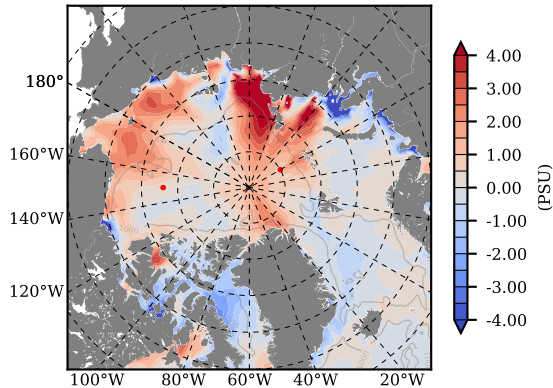

BCTTWINERA5SSRW mean Temp diff with init. state over 1996  
@ depth 0 m

BCTTWINERA5SSRW mean Temp diff with init. state over 1996  
@ depth 97 m

BCTTWINERA5SSRW mean Sal diff with init. state over 1996  
@ depth 0 m

BCTTWINERA5SSRW mean Sal diff with init. state over 1996  
@ depth 97 m