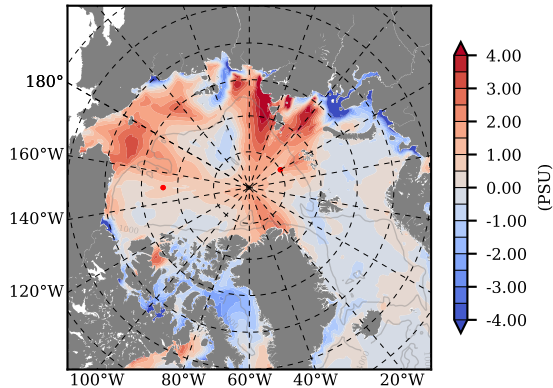

BCTTWINERA5SSRW mean Temp diff with init. state over 1997
@ depth 0 m

BCTTWINERA5SSRW mean Temp diff with init. state over 1997
@ depth 97 m

BCTTWINERA5SSRW mean Sal diff with init. state over 1997
@ depth 0 m

BCTTWINERA5SSRW mean Sal diff with init. state over 1997
@ depth 97 m