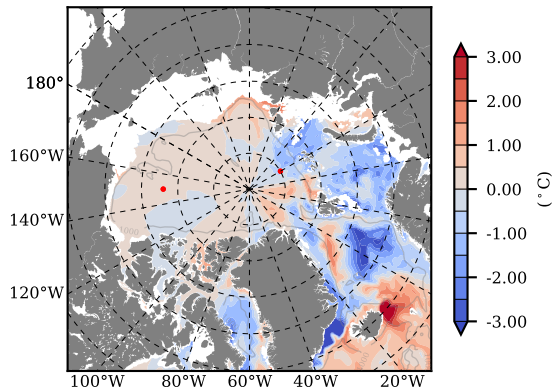

BCTTWINERA5SSRW mean Temp diff with init. state over 1997
@ depth 0 m

BCTTWINERA5SSRW mean Temp diff with init. state over 1997
@ depth 97 m

BCTTWINERA5SSRW mean Sal diff with init. state over 1997
@ depth 0 m

BCTTWINERA5SSRW mean Sal diff with init. state over 1997
@ depth 97 m