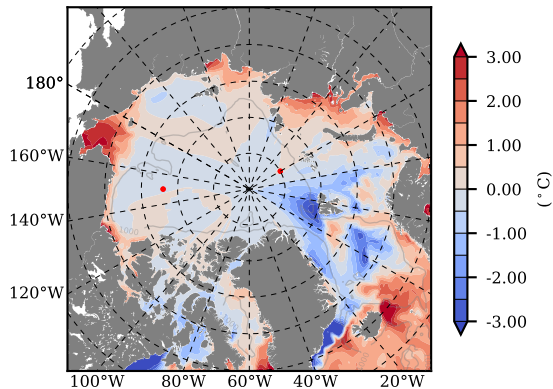

BCTTWINERA5SSRW mean Temp diff with init. state over 1997
@ depth 0 m

BCTTWINERA5SSRW mean Temp diff with init. state over 1997
@ depth 97 m

BCTTWINERA5SSRW mean Sal diff with init. state over 1997
@ depth 0 m

BCTTWINERA5SSRW mean Sal diff with init. state over 1997
@ depth 97 m