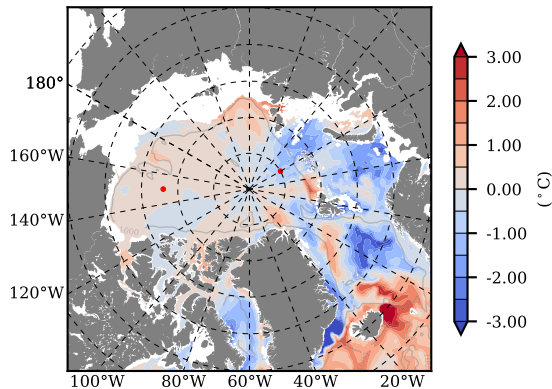

BCTTWINERA5SSRW mean Temp diff with init. state over 1998
@ depth 0 m

BCTTWINERA5SSRW mean Temp diff with init. state over 1998
@ depth 97 m

BCTTWINERA5SSRW mean Sal diff with init. state over 1998
@ depth 0 m

BCTTWINERA5SSRW mean Sal diff with init. state over 1998
@ depth 97 m