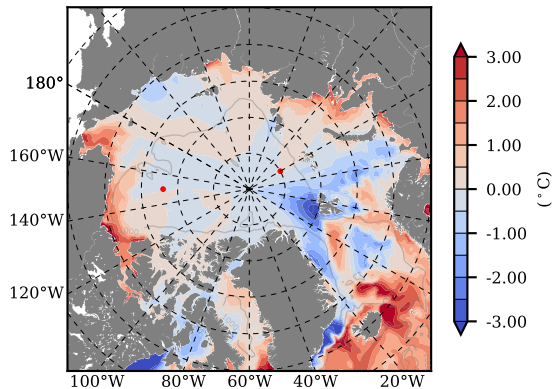

BCTTWINERA5SSRW mean Temp diff with init. state over 1998
@ depth 0 m

BCTTWINERA5SSRW mean Temp diff with init. state over 1998
@ depth 97 m

BCTTWINERA5SSRW mean Sal diff with init. state over 1998
@ depth 0 m

BCTTWINERA5SSRW mean Sal diff with init. state over 1998
@ depth 97 m