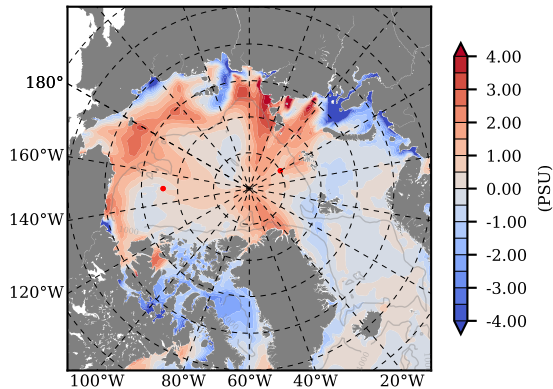

BCTTWINERA5SSRW mean Temp diff with init. state over 1998
@ depth 0 m

BCTTWINERA5SSRW mean Temp diff with init. state over 1998
@ depth 97 m

BCTTWINERA5SSRW mean Sal diff with init. state over 1998
@ depth 0 m

BCTTWINERA5SSRW mean Sal diff with init. state over 1998
@ depth 97 m