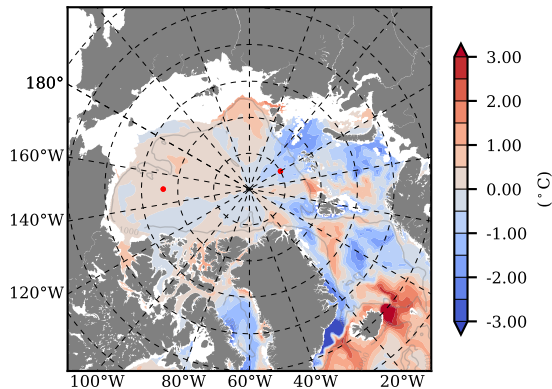

BCTTWINERA5SSRW mean Temp diff with init. state over 1999
@ depth 0 m

BCTTWINERA5SSRW mean Temp diff with init. state over 1999
@ depth 97 m

BCTTWINERA5SSRW mean Sal diff with init. state over 1999
@ depth 0 m

BCTTWINERA5SSRW mean Sal diff with init. state over 1999
@ depth 97 m