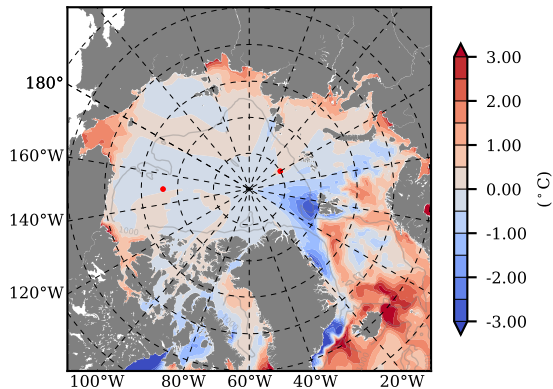

BCTTWINERA5SSRW mean Temp diff with init. state over 1999
@ depth 0 m

BCTTWINERA5SSRW mean Temp diff with init. state over 1999
@ depth 97 m

BCTTWINERA5SSRW mean Sal diff with init. state over 1999
@ depth 0 m

BCTTWINERA5SSRW mean Sal diff with init. state over 1999
@ depth 97 m