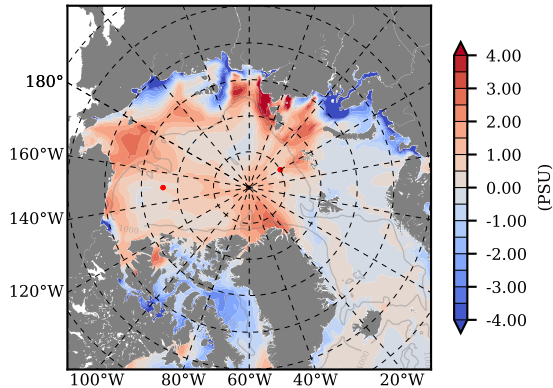

BCTTWINERA5SSRW mean Temp diff with init. state over 1999
@ depth 0 m

BCTTWINERA5SSRW mean Temp diff with init. state over 1999
@ depth 97 m

BCTTWINERA5SSRW mean Sal diff with init. state over 1999
@ depth 0 m

BCTTWINERA5SSRW mean Sal diff with init. state over 1999
@ depth 97 m