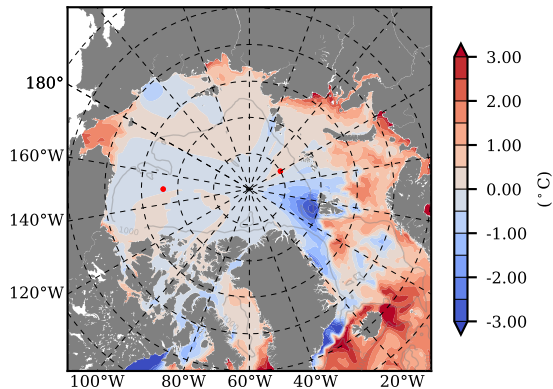

BCTTWINERA5SSRW mean Temp diff with init. state over 2001  
@ depth 0 m

BCTTWINERA5SSRW mean Temp diff with init. state over 2001  
@ depth 97 m

BCTTWINERA5SSRW mean Sal diff with init. state over 2001  
@ depth 0 m

BCTTWINERA5SSRW mean Sal diff with init. state over 2001  
@ depth 97 m