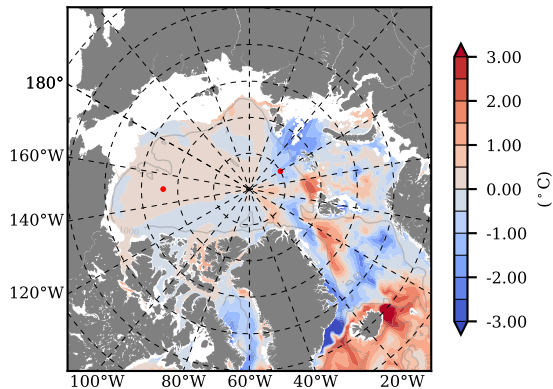

BCTTWINERA5SSRW mean Temp diff with init. state over 2001  
@ depth 0 m

BCTTWINERA5SSRW mean Temp diff with init. state over 2001  
@ depth 97 m

BCTTWINERA5SSRW mean Sal diff with init. state over 2001  
@ depth 0 m

BCTTWINERA5SSRW mean Sal diff with init. state over 2001  
@ depth 97 m