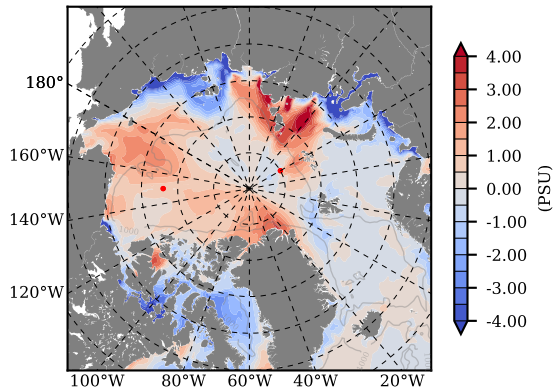

BCTTWINERA5SSRW mean Temp diff with init. state over 2001  
@ depth 0 m

BCTTWINERA5SSRW mean Temp diff with init. state over 2001  
@ depth 97 m

BCTTWINERA5SSRW mean Sal diff with init. state over 2001  
@ depth 0 m

BCTTWINERA5SSRW mean Sal diff with init. state over 2001  
@ depth 97 m