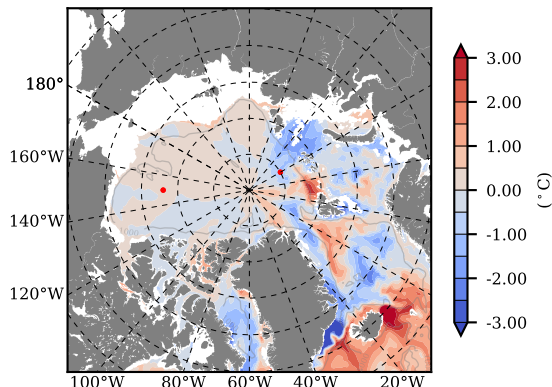

BCTTWINERA5SSRW mean Temp diff with init. state over 2002  
@ depth 0 m

BCTTWINERA5SSRW mean Temp diff with init. state over 2002  
@ depth 97 m

BCTTWINERA5SSRW mean Sal diff with init. state over 2002  
@ depth 0 m

BCTTWINERA5SSRW mean Sal diff with init. state over 2002  
@ depth 97 m