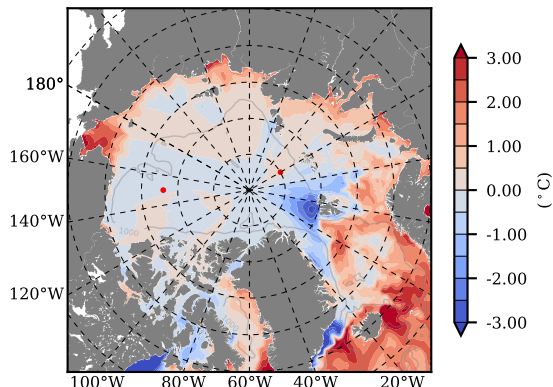

BCTTWINERA5SSRW mean Temp diff with init. state over 2002  
@ depth 0 m

BCTTWINERA5SSRW mean Temp diff with init. state over 2002  
@ depth 97 m

BCTTWINERA5SSRW mean Sal diff with init. state over 2002  
@ depth 0 m

BCTTWINERA5SSRW mean Sal diff with init. state over 2002  
@ depth 97 m