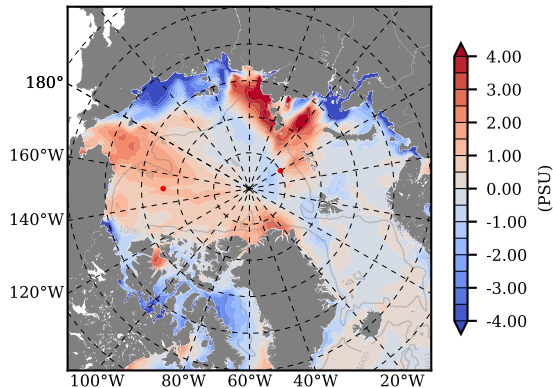

BCTTWINERA5SSRW mean Temp diff with init. state over 2002  
@ depth 0 m

BCTTWINERA5SSRW mean Temp diff with init. state over 2002  
@ depth 97 m

BCTTWINERA5SSRW mean Sal diff with init. state over 2002  
@ depth 0 m

BCTTWINERA5SSRW mean Sal diff with init. state over 2002  
@ depth 97 m