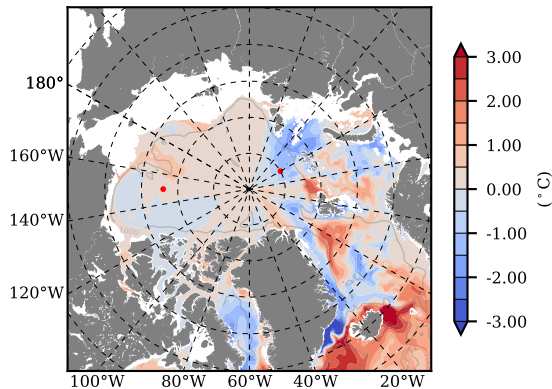

BCTTWINERA5SSRW mean Temp diff with init. state over 2004
@ depth 0 m

BCTTWINERA5SSRW mean Temp diff with init. state over 2004
@ depth 97 m

BCTTWINERA5SSRW mean Sal diff with init. state over 2004
@ depth 0 m

BCTTWINERA5SSRW mean Sal diff with init. state over 2004
@ depth 97 m