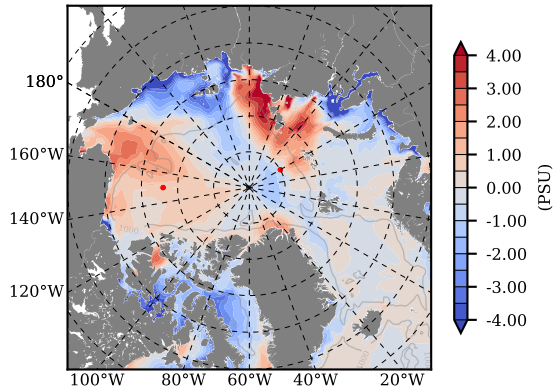

BCTTWINERA5SSRW mean Temp diff with init. state over 2004
@ depth 0 m

BCTTWINERA5SSRW mean Temp diff with init. state over 2004
@ depth 97 m

BCTTWINERA5SSRW mean Sal diff with init. state over 2004
@ depth 0 m

BCTTWINERA5SSRW mean Sal diff with init. state over 2004
@ depth 97 m