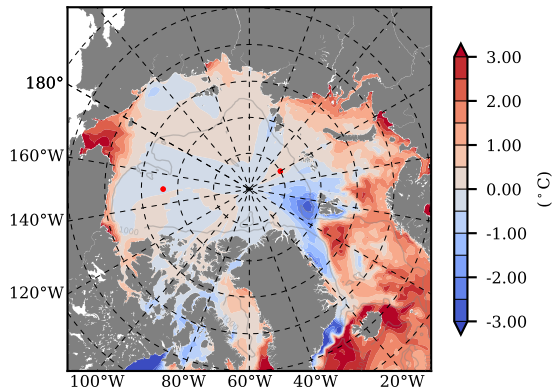

BCTTWINERA5SSRW mean Temp diff with init. state over 2004
@ depth 0 m

BCTTWINERA5SSRW mean Temp diff with init. state over 2004
@ depth 97 m

BCTTWINERA5SSRW mean Sal diff with init. state over 2004
@ depth 0 m

BCTTWINERA5SSRW mean Sal diff with init. state over 2004
@ depth 97 m