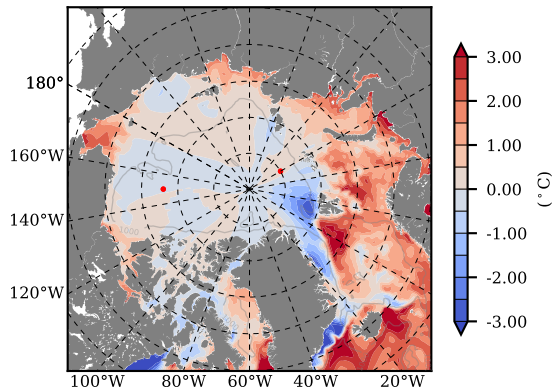

BCTTWINERA5SSRW mean Temp diff with init. state over 2006
@ depth 0 m

BCTTWINERA5SSRW mean Temp diff with init. state over 2006
@ depth 97 m

BCTTWINERA5SSRW mean Sal diff with init. state over 2006
@ depth 0 m

BCTTWINERA5SSRW mean Sal diff with init. state over 2006
@ depth 97 m