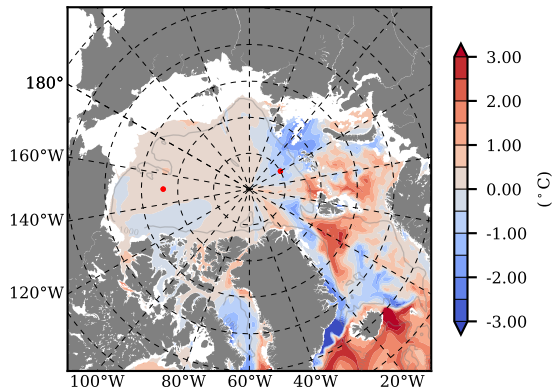

BCTTWINERA5SSRW mean Temp diff with init. state over 2006
@ depth 0 m

BCTTWINERA5SSRW mean Temp diff with init. state over 2006
@ depth 97 m

BCTTWINERA5SSRW mean Sal diff with init. state over 2006
@ depth 0 m

BCTTWINERA5SSRW mean Sal diff with init. state over 2006
@ depth 97 m