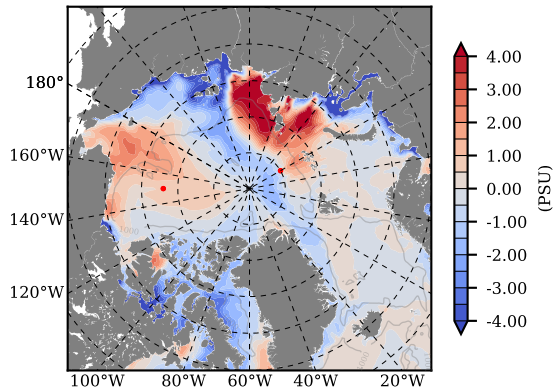

BCTTWINERA5SSRW mean Temp diff with init. state over 2006
@ depth 0 m

BCTTWINERA5SSRW mean Temp diff with init. state over 2006
@ depth 97 m

BCTTWINERA5SSRW mean Sal diff with init. state over 2006
@ depth 0 m

BCTTWINERA5SSRW mean Sal diff with init. state over 2006
@ depth 97 m