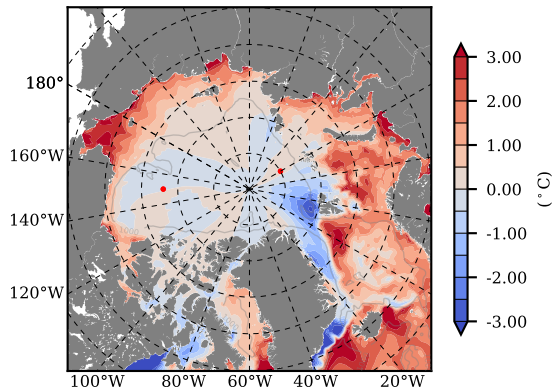

BCTTWINERA5SSRW mean Temp diff with init. state over 2007  
@ depth 0 m

BCTTWINERA5SSRW mean Temp diff with init. state over 2007  
@ depth 97 m

BCTTWINERA5SSRW mean Sal diff with init. state over 2007  
@ depth 0 m

BCTTWINERA5SSRW mean Sal diff with init. state over 2007  
@ depth 97 m