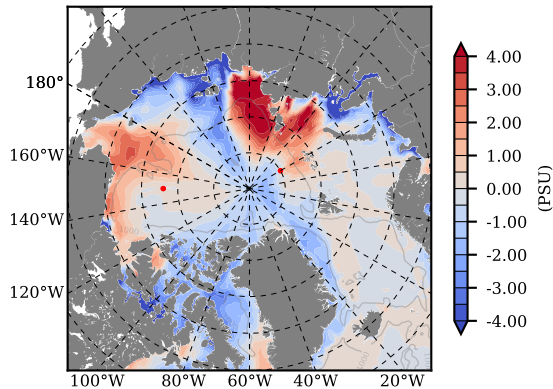

BCTTWINERA5SSRW mean Temp diff with init. state over 2007  
@ depth 0 m

BCTTWINERA5SSRW mean Temp diff with init. state over 2007  
@ depth 97 m

BCTTWINERA5SSRW mean Sal diff with init. state over 2007  
@ depth 0 m

BCTTWINERA5SSRW mean Sal diff with init. state over 2007  
@ depth 97 m