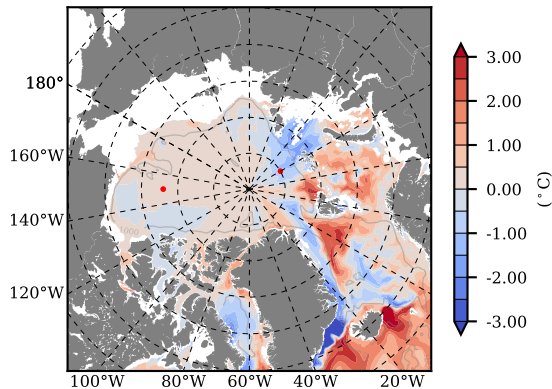

BCTTWINERA5SSRW mean Temp diff with init. state over 2007  
@ depth 0 m

BCTTWINERA5SSRW mean Temp diff with init. state over 2007  
@ depth 97 m

BCTTWINERA5SSRW mean Sal diff with init. state over 2007  
@ depth 0 m

BCTTWINERA5SSRW mean Sal diff with init. state over 2007  
@ depth 97 m