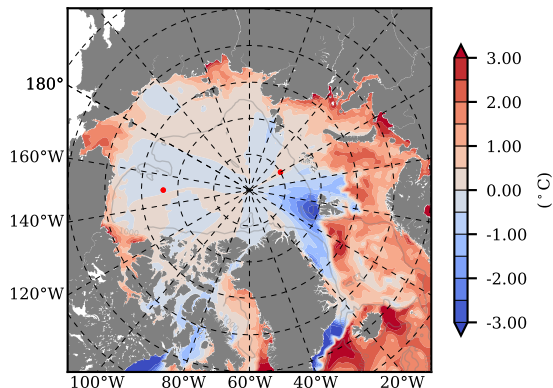

BCTTWINERA5SSRW mean Temp diff with init. state over 2008
@ depth 0 m

BCTTWINERA5SSRW mean Temp diff with init. state over 2008
@ depth 97 m

BCTTWINERA5SSRW mean Sal diff with init. state over 2008
@ depth 0 m

BCTTWINERA5SSRW mean Sal diff with init. state over 2008
@ depth 97 m