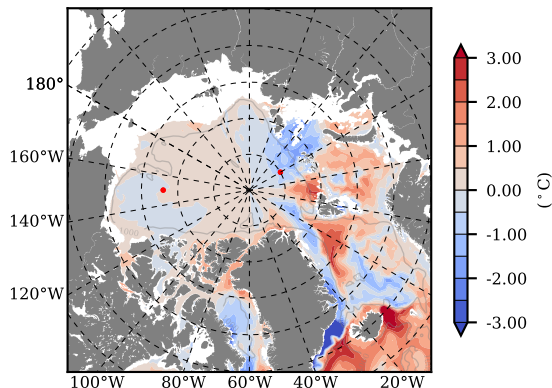

BCTTWINERA5SSRW mean Temp diff with init. state over 2008
@ depth 0 m

BCTTWINERA5SSRW mean Temp diff with init. state over 2008
@ depth 97 m

BCTTWINERA5SSRW mean Sal diff with init. state over 2008
@ depth 0 m

BCTTWINERA5SSRW mean Sal diff with init. state over 2008
@ depth 97 m