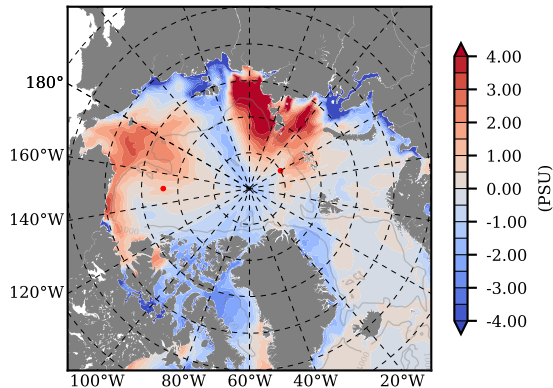

BCTTWINERA5SSRW mean Temp diff with init. state over 2008
@ depth 0 m

BCTTWINERA5SSRW mean Temp diff with init. state over 2008
@ depth 97 m

BCTTWINERA5SSRW mean Sal diff with init. state over 2008
@ depth 0 m

BCTTWINERA5SSRW mean Sal diff with init. state over 2008
@ depth 97 m