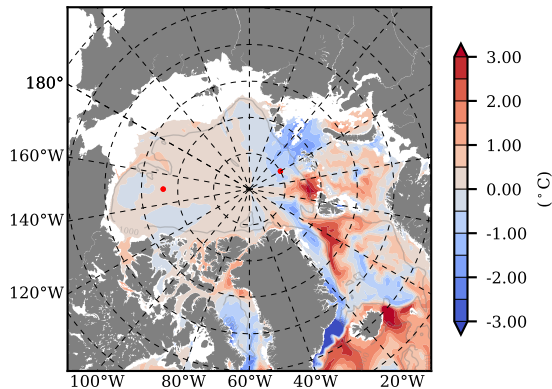

BCTTWINERA5SSRW mean Temp diff with init. state over 2009
@ depth 0 m

BCTTWINERA5SSRW mean Temp diff with init. state over 2009
@ depth 97 m

BCTTWINERA5SSRW mean Sal diff with init. state over 2009
@ depth 0 m

BCTTWINERA5SSRW mean Sal diff with init. state over 2009
@ depth 97 m