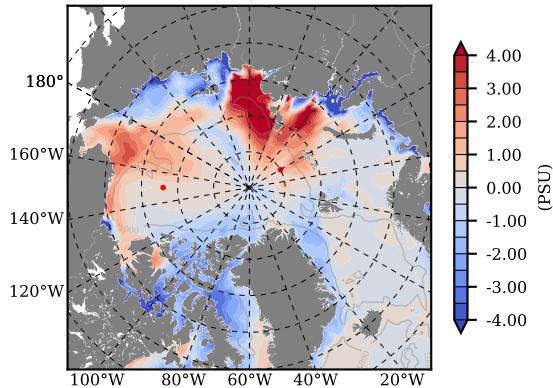

BCTTWINERA5SSRW mean Temp diff with init. state over 2009
@ depth 0 m

BCTTWINERA5SSRW mean Temp diff with init. state over 2009
@ depth 97 m

BCTTWINERA5SSRW mean Sal diff with init. state over 2009
@ depth 0 m

BCTTWINERA5SSRW mean Sal diff with init. state over 2009
@ depth 97 m