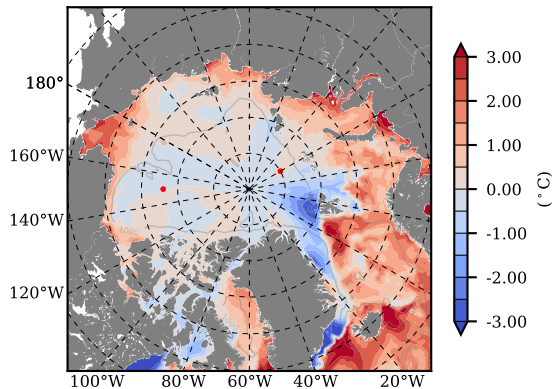

BCTTWINERA5SSRW mean Temp diff with init. state over 2009
@ depth 0 m

BCTTWINERA5SSRW mean Temp diff with init. state over 2009
@ depth 97 m

BCTTWINERA5SSRW mean Sal diff with init. state over 2009
@ depth 0 m

BCTTWINERA5SSRW mean Sal diff with init. state over 2009
@ depth 97 m