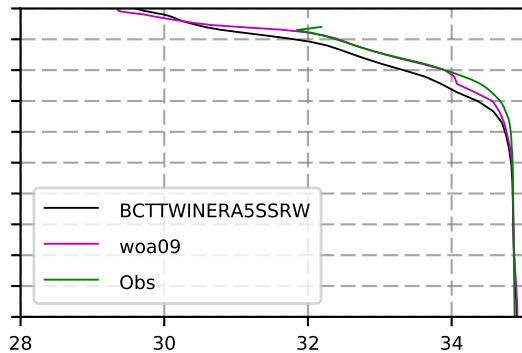

1998 mean temperature
@ moor Arctic B box

1998 mean Salinity
@ moor Arctic B box

@ moor EUR box

@ moor EUR box