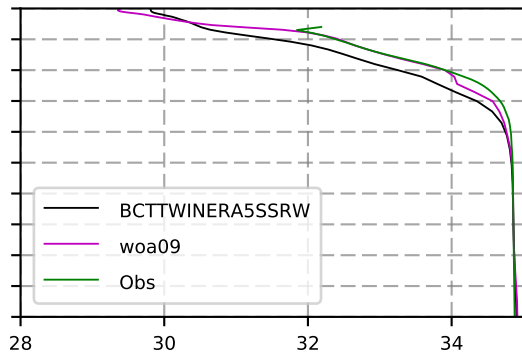

1999 mean temperature
@ moor Arctic B box

1999 mean Salinity
@ moor Arctic B box

@ moor EUR box

@ moor EUR box