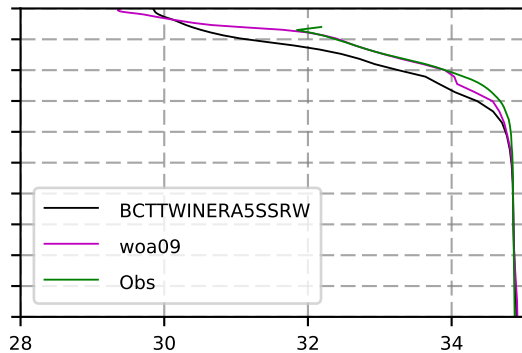

2000 mean temperature
@ moor Arctic B box

2000 mean Salinity
@ moor Arctic B box

@ moor EUR box

@ moor EUR box