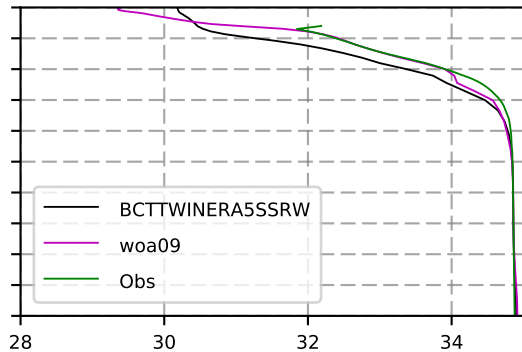

2001 mean temperature
@ moor Arctic B box

2001 mean Salinity
@ moor Arctic B box

@ moor EUR box

@ moor EUR box