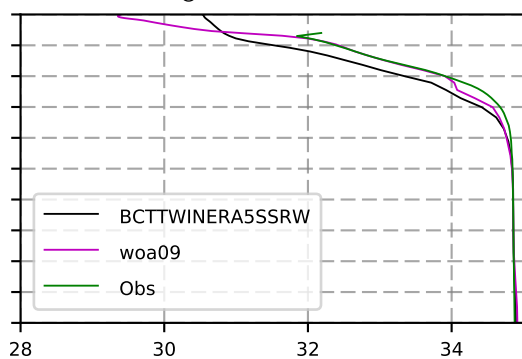

2002 mean temperature
@ moor Arctic B box

2002 mean Salinity
@ moor Arctic B box

@ moor EUR box

@ moor EUR box