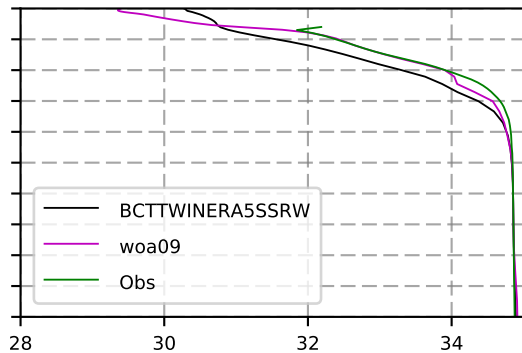

2004 mean temperature
@ moor Arctic B box

2004 mean Salinity
@ moor Arctic B box

@ moor EUR box

@ moor EUR box