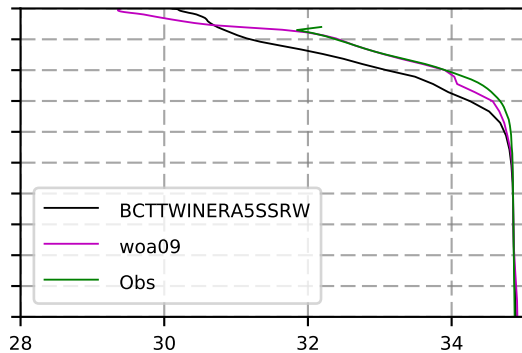

2005 mean temperature
@ moor Arctic B box

2005 mean Salinity
@ moor Arctic B box

@ moor EUR box

@ moor EUR box